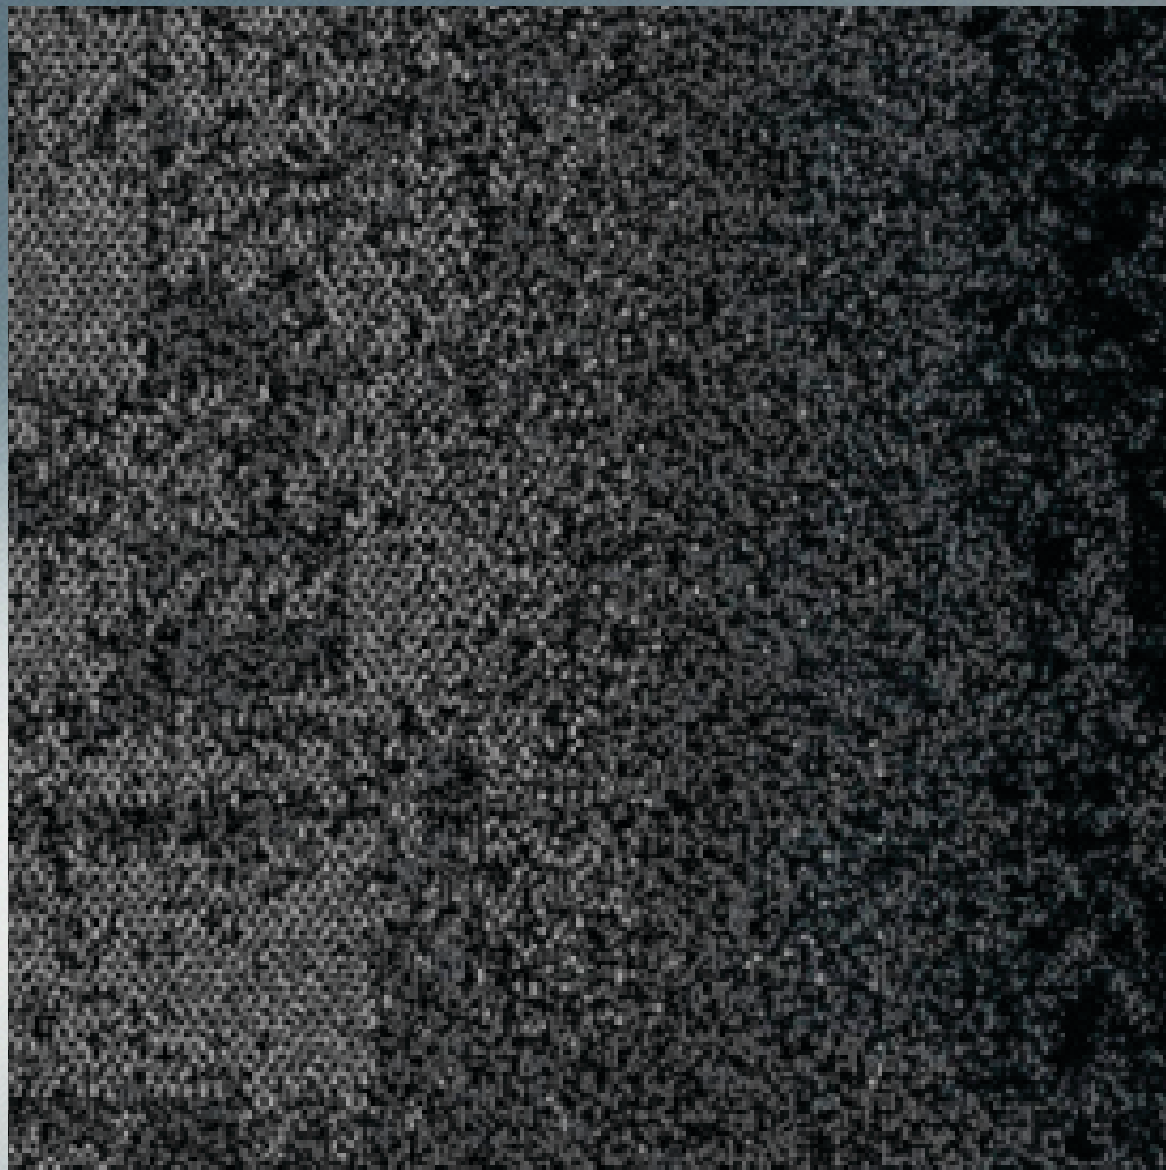

Elevate Your Workspace Style

CARPET TILES

PULSE FLOOR CARPET TILES

PF-831 / CN 5142
ASH GREY

PF-832 / CN 5143
CHARCOAL

PF-833 / CN 5145
CYAN BLUE

PF-836 / CN 5144
Tangerine Orange

PF-834 / CN 5146
OATMEAL

PF-831 / CN 5142
ASH GREY

Note:-

- I) The photos are displaying only the design or pattern.**
- II) Specifications may be subject to change as improvements are made to the product.**
- III) SLIGHT COLOUR VARIATIONS MAY OCCUR FROM DYE LOT TO DYE LOT**