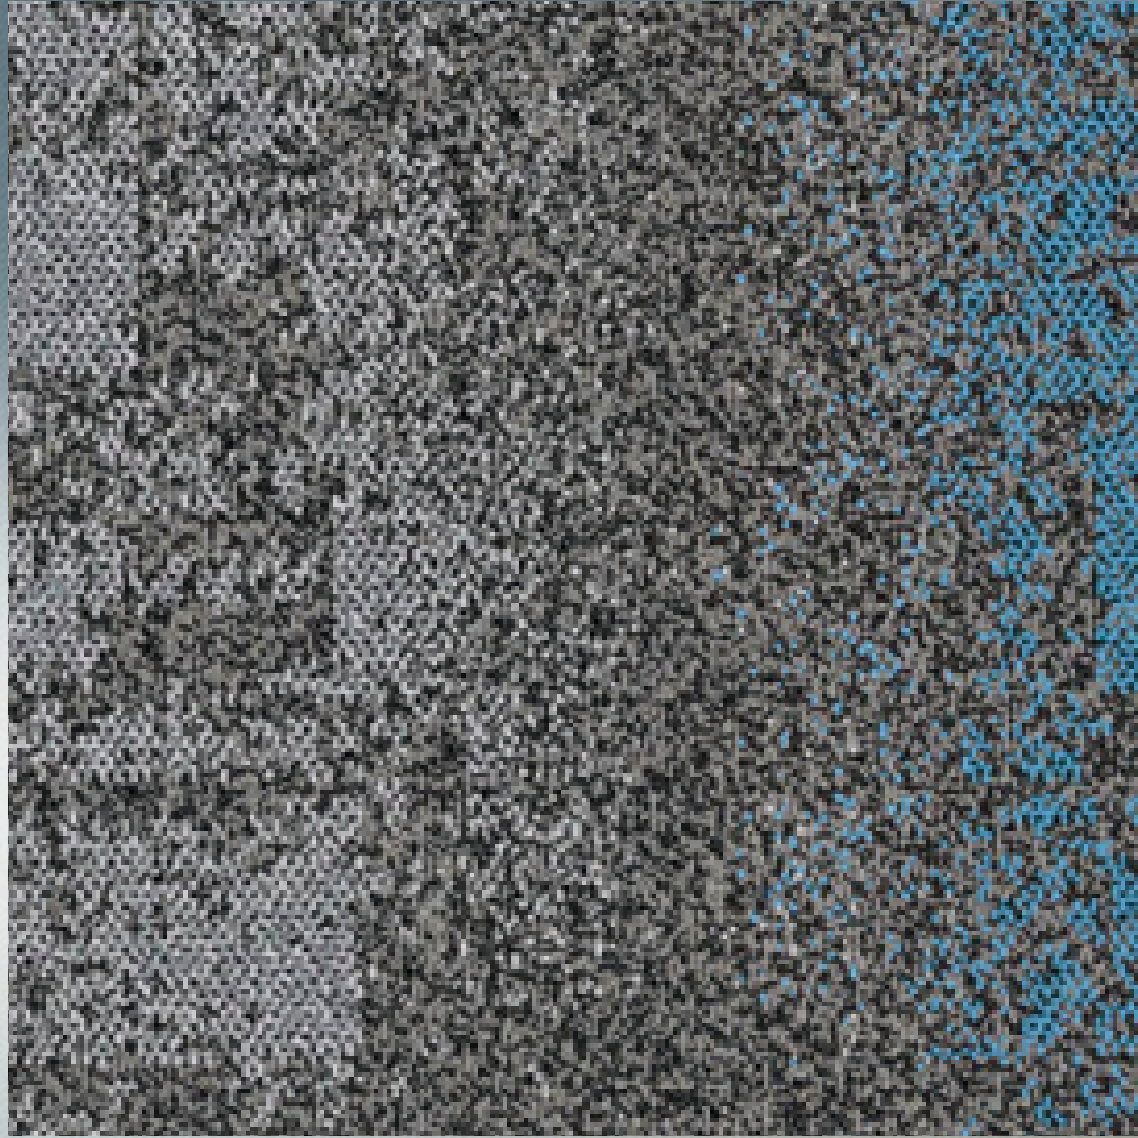

**PF-833 / CN 5145
CYAN BLUE**

Note:-

1. **I) The photos are displaying only the design or pattern.**
2. **II) Specifications may be subject to change as improvements are made to the product.**
3. **III) SLIGHT COLOUR VARIATIONS MAY OCCUR FROM DYE LOT TO DYE LOT**