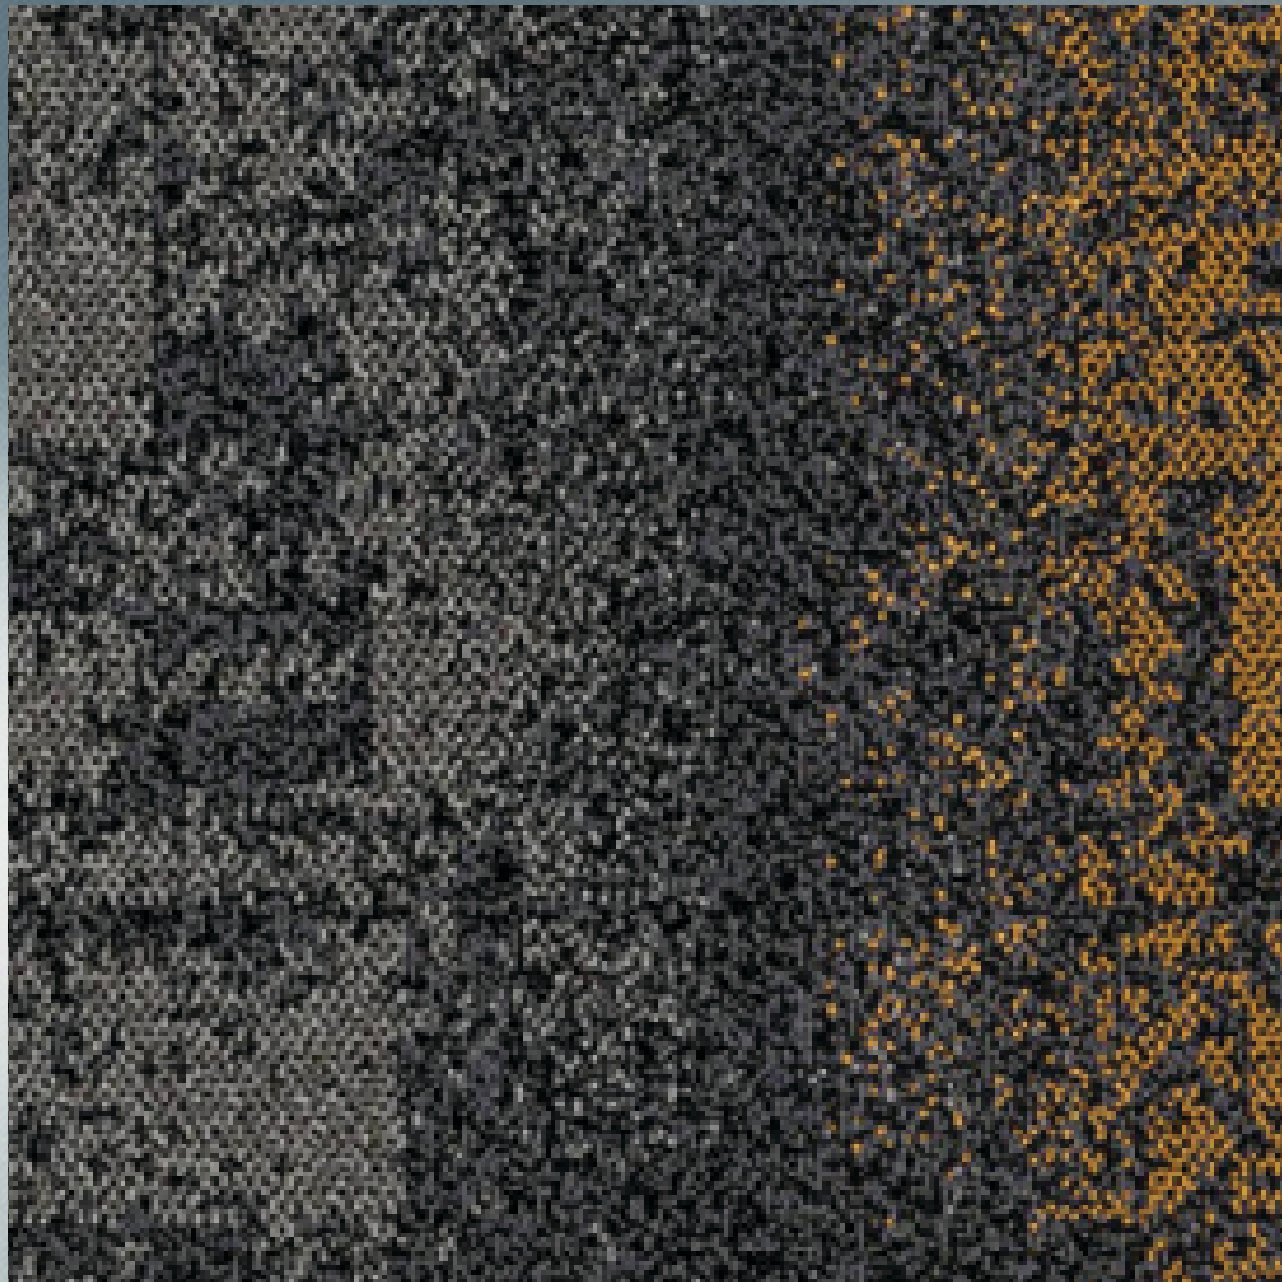

PF-836 / CN 5144
Tangerine Orange

Note:-

1. **I) The photos are displaying only the design or pattern.**
2. **II) Specifications may be subject to change as improvements are made to the product.**
3. **III) SLIGHT COLOUR VARIATIONS MAY OCCUR FROM DYE LOT TO DYE LOT**